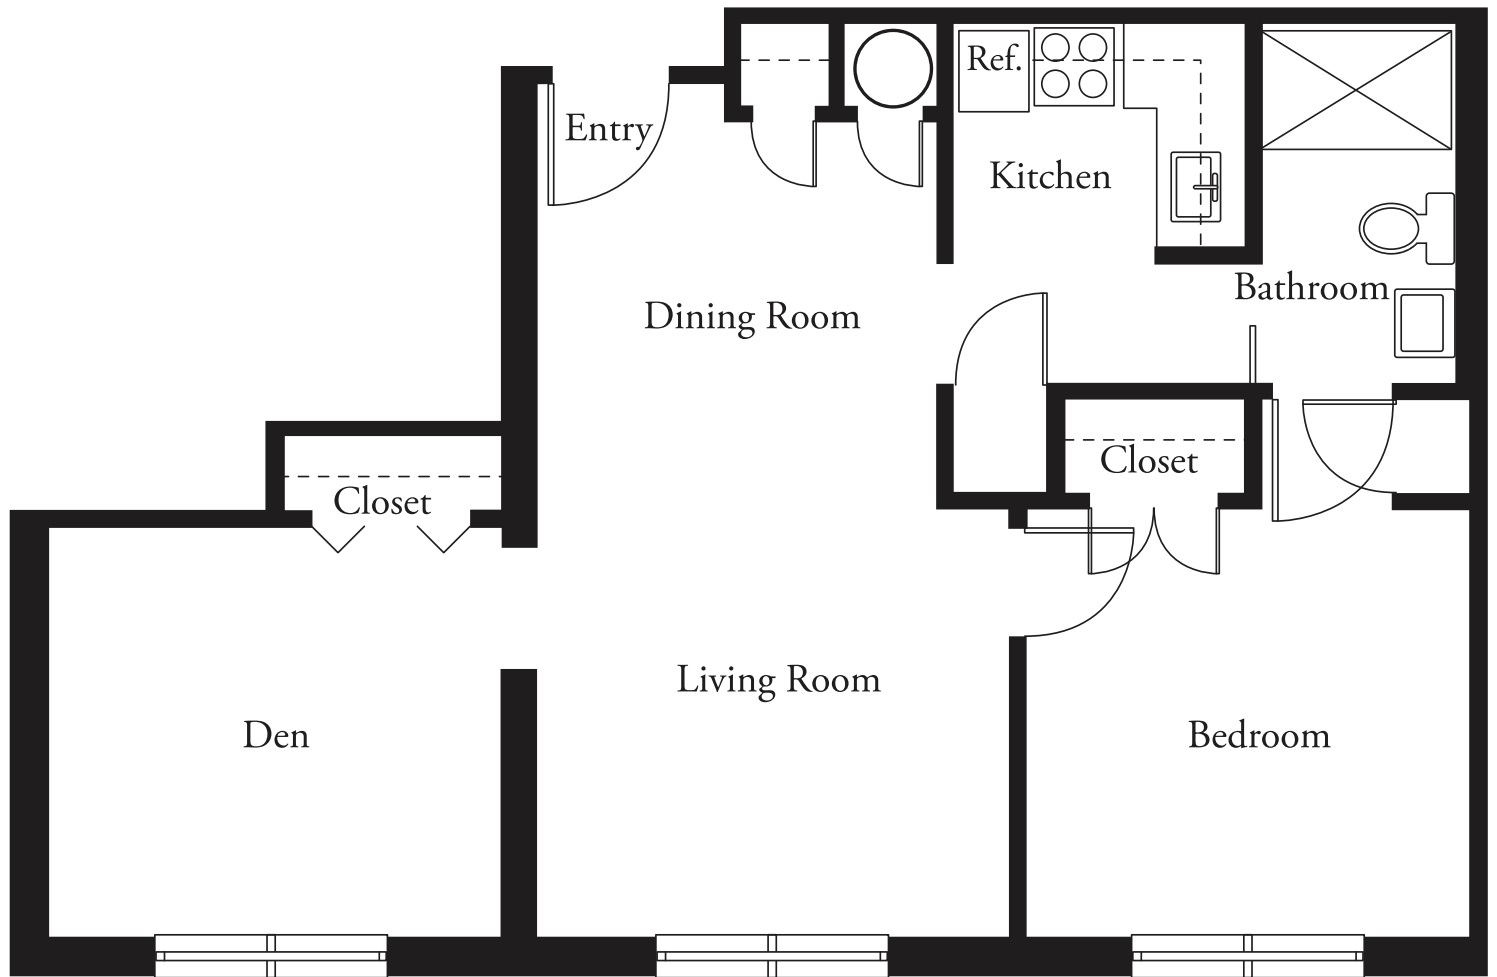

Gracious Retirement Living at Atrium Village

The Maplewood

One Bedroom with Den, Approximately 678 Square Feet

ATRIUM VILLAGE

A Senior Lifestyle Community

4730 Atrium Court • Owings Mills, MD 21117
Telephone: (410) 363-0330 • Fax: (410) 363-8795
www.seniorlifestyle.com