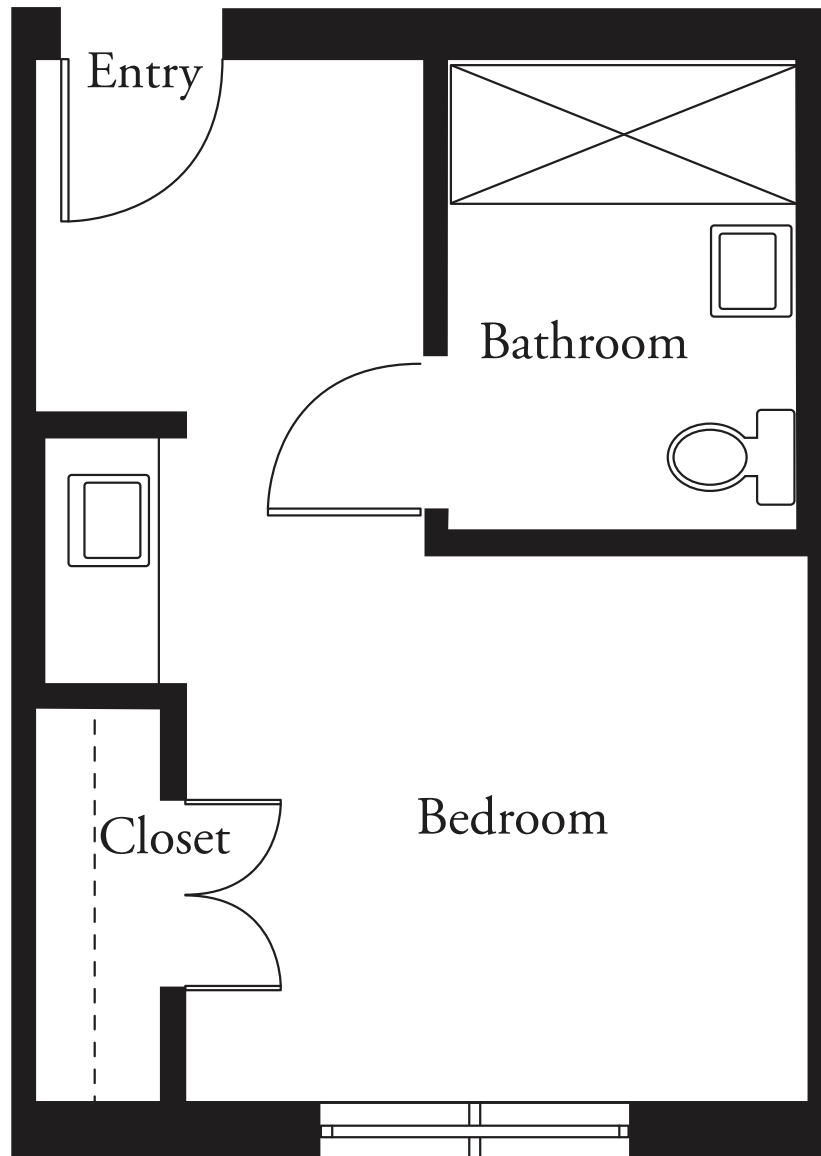

Assisted Living at Atrium Village

The Pineview

Studio, Approximately 261 Square Feet

ATRIUM VILLAGE

A Senior Lifestyle Community

4730 Atrium Court • Owings Mills, MD 21117

Telephone: (410) 363-0330 • Fax: (410) 363-8795