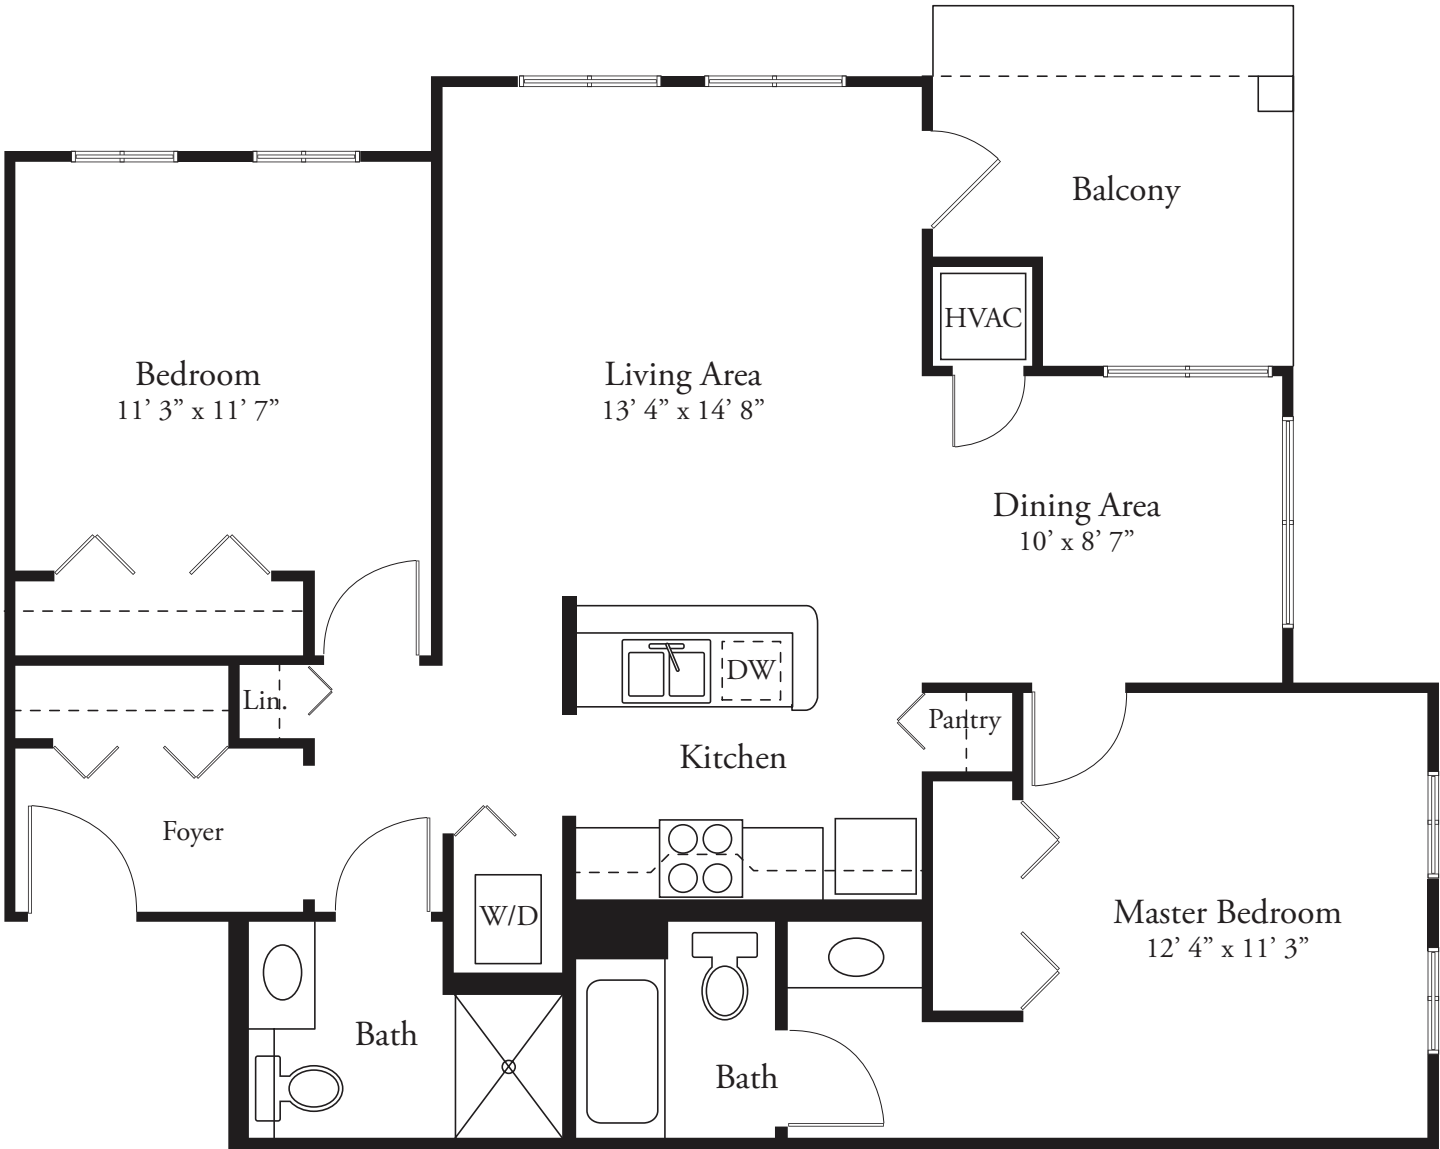

Two Bedroom Traditional ~ Belvedere

CHANCELLOR'S VILLAGE

A Senior Lifestyle Community

12100 Chancellor's Village Lane • Fredericksburg, VA 22407
Telephone: (540) 786-5000 • Toll Free: (877) 282-4684
www.seniorlifestyle.com