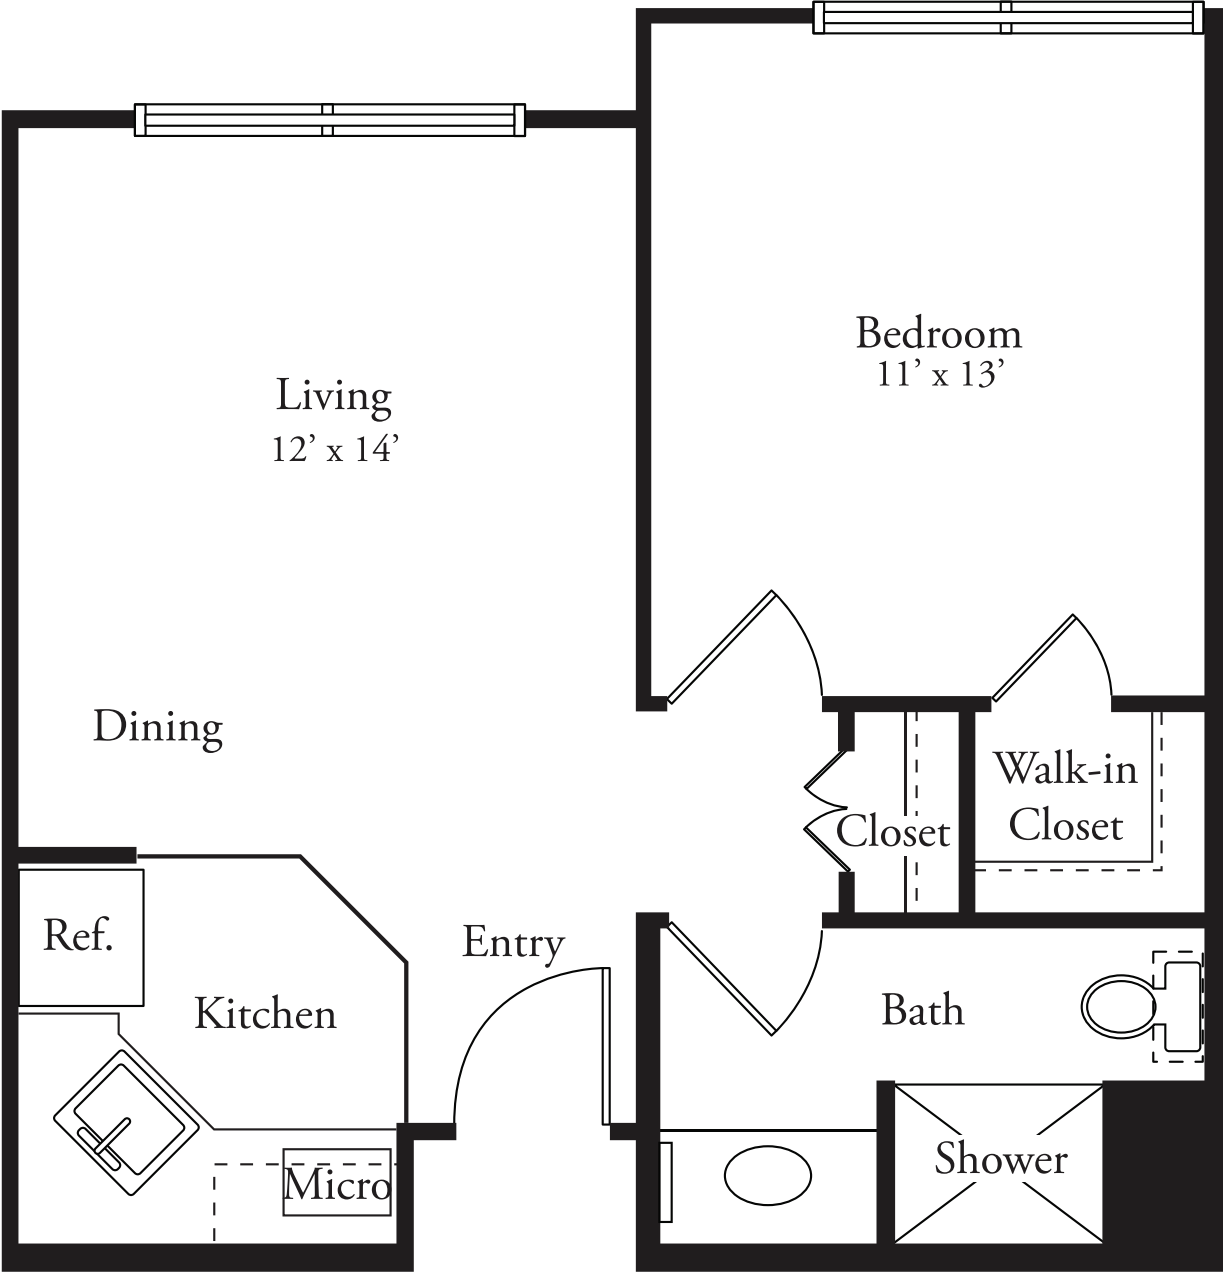

Retirement Living at Lewisville Estates

Prairies and Lakes

One Bedroom, Approximately 536 Square Feet

LEWISVILLE *A Senior Lifestyle Community* ESTATES

800 College Parkway • Lewisville, TX 75077

Telephone: (972) 434-1727 • Fax: (972) 434-1728