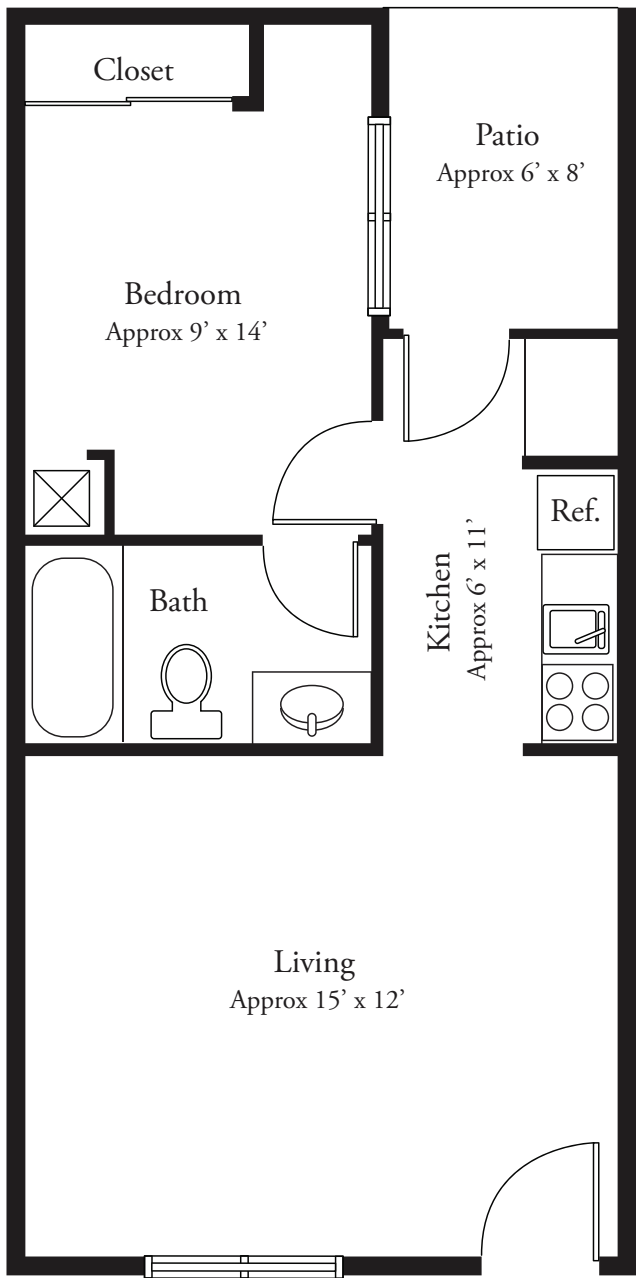

Retirement Living at Montclair Estates

Aspen
One Bedroom
Approximately 539 Square Feet

MONTCLAIR ESTATES
A Senior Lifestyle Community

801 La Prada Drive at Northwest Highway • Garland, TX 75043
Telephone: (972) 686-5633
www.seniorlifestyle.com