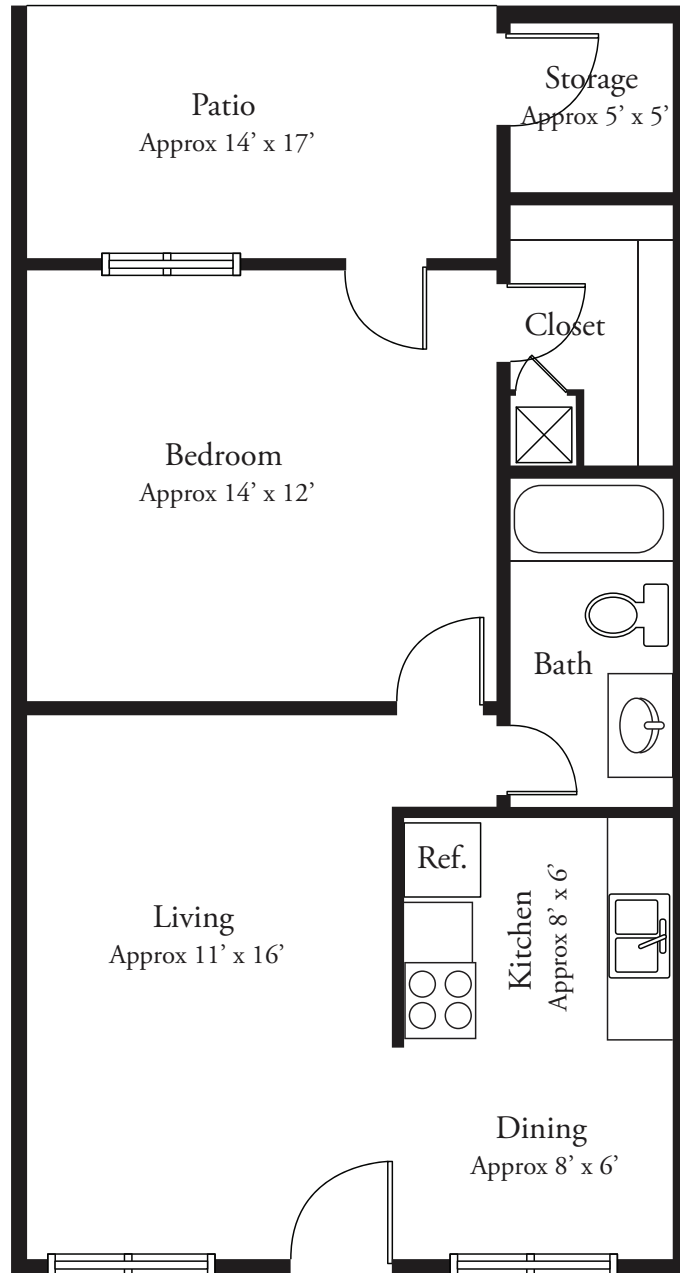

# Retirement Living at Montclair Estates

**Ponderosa**  
**One Bedroom Deluxe**  
Approximately 734 Square Feet

**MONTCLAIR ESTATES**  
*A Senior Lifestyle Community*

SENIOR  
LIFESTYLE  
CORPORATION

801 La Prada Drive at Northwest Highway • Garland, TX 75043