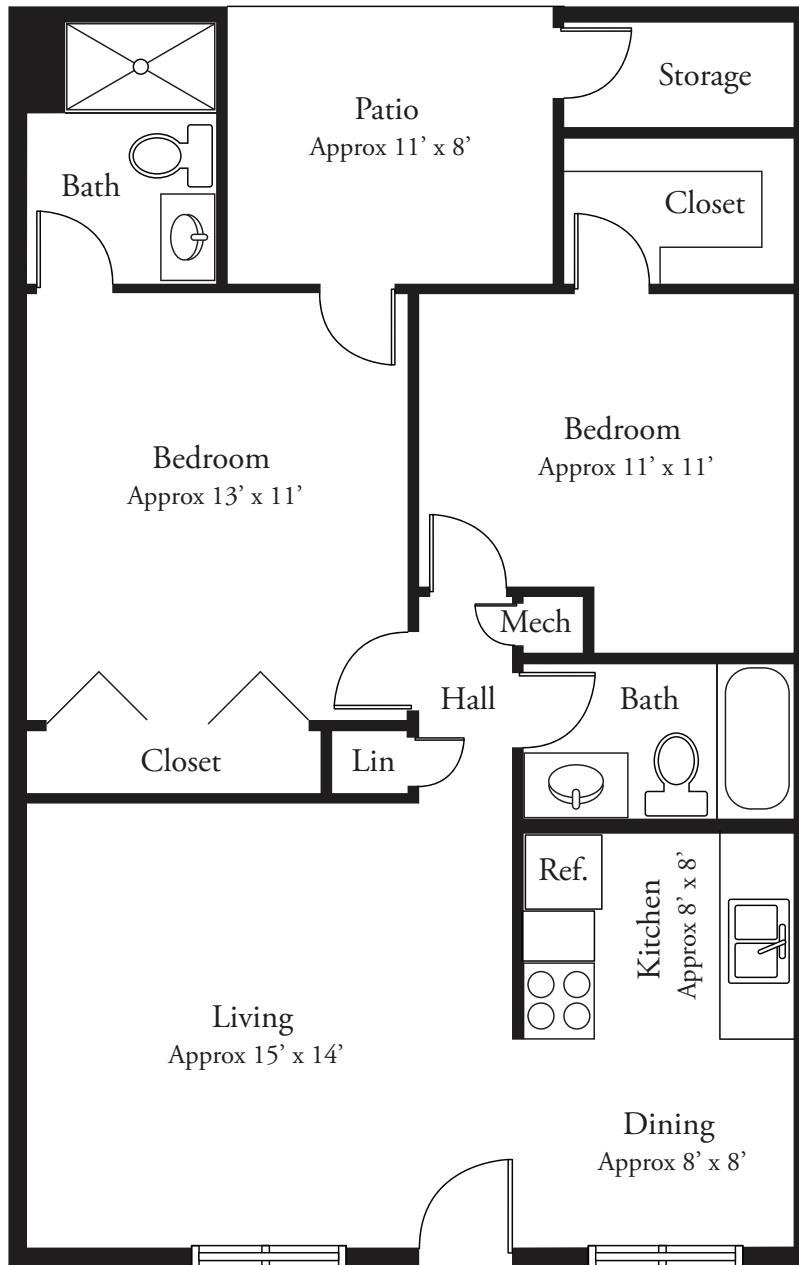

Retirement Living at Montclair Estates

Sequoia

Two Bedroom, Two Bath
Approximately 944 Square Feet

MONTCLAIR ESTATES
A Senior Lifestyle Community

801 La Prada Drive at Northwest Highway • Garland, TX 75043
Telephone: (972) 686-5633
www.seniorlifestyle.com