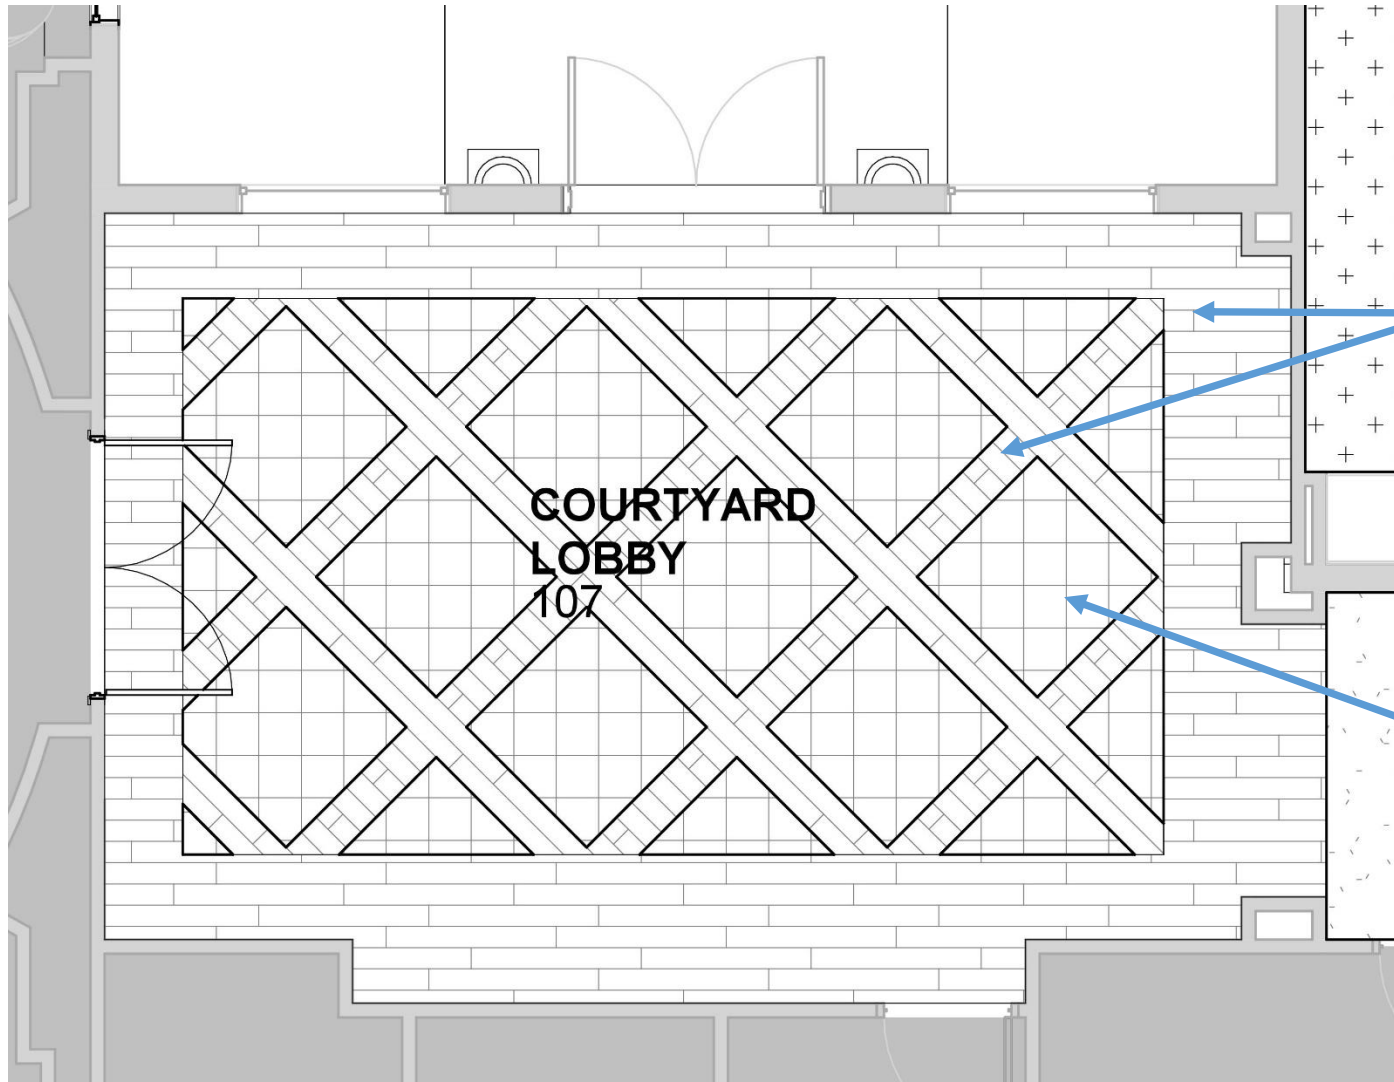

Wall Paint

Trim Paint

COURTYARD LOBBY 107

TABLE

Chair Fabric

FURNITURE AND FINISHES | COURTYARD LOBBY

Wood Border and Crosshatch

Tile Inset