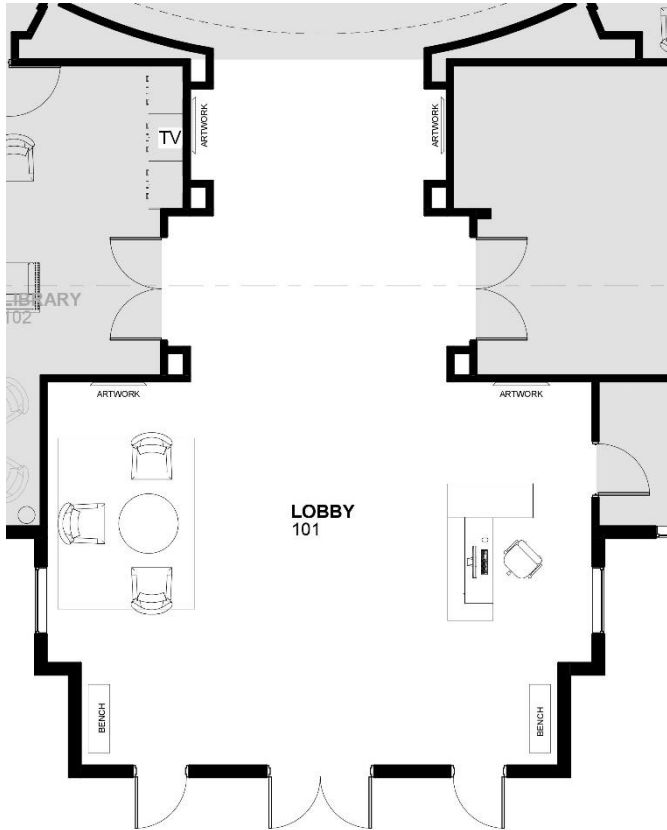

THE CARLISLE
Clubhouse Renovations

Lantana, Florida

November 06, 2020

OVERALL PLAN | CAMPUS RENOVATION

Art Sconce

Existing Flooring

Area Rug

Drapery