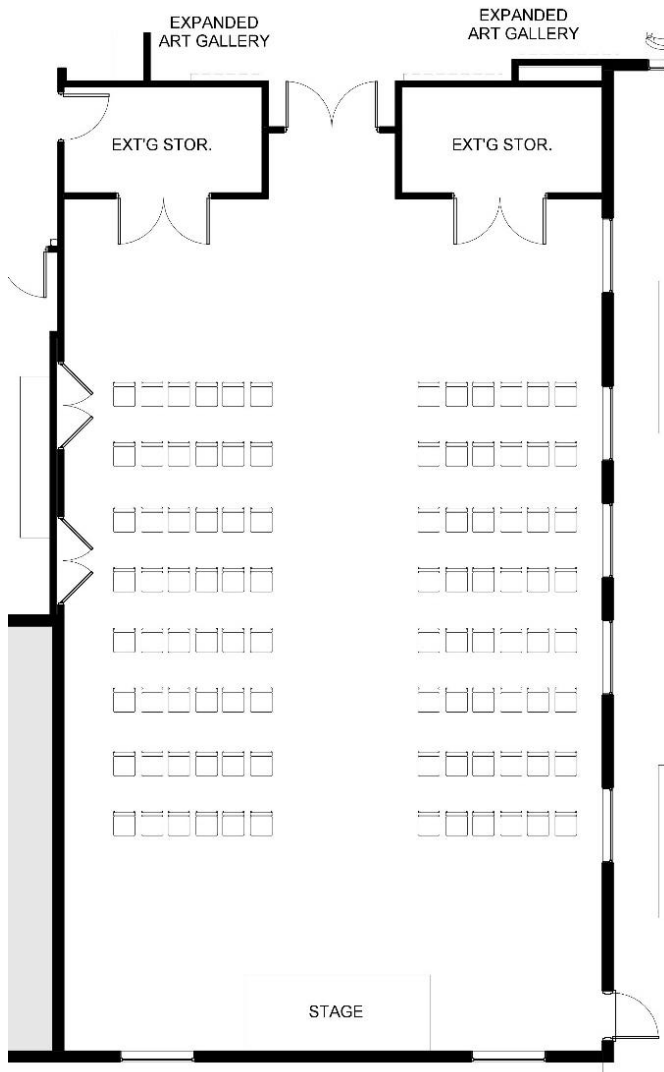

Drapery

FINISHES | MULTIPURPOSE