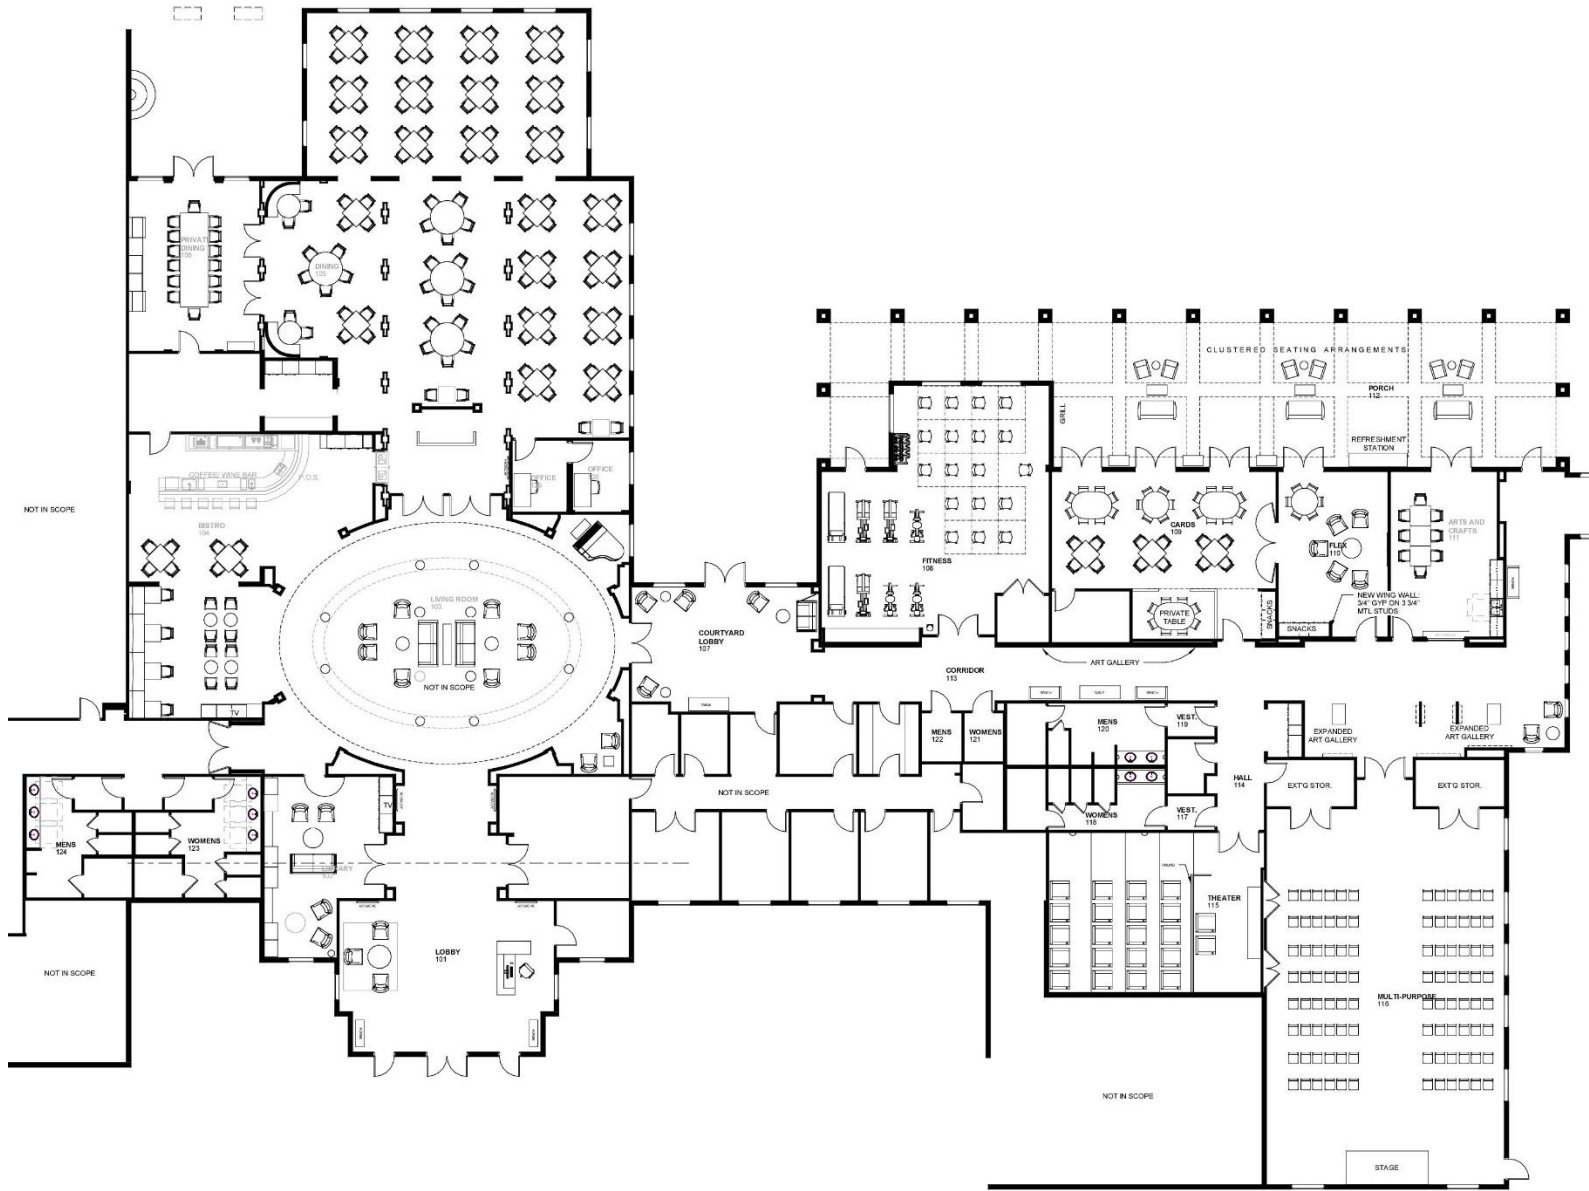

THE CARLISLE
Clubhouse Renovations

Lantana, Florida

November 06, 2020

OVERALL PLAN | CAMPUS RENOVATION

Art Sconce

Existing Flooring

Area Rug

Drapery