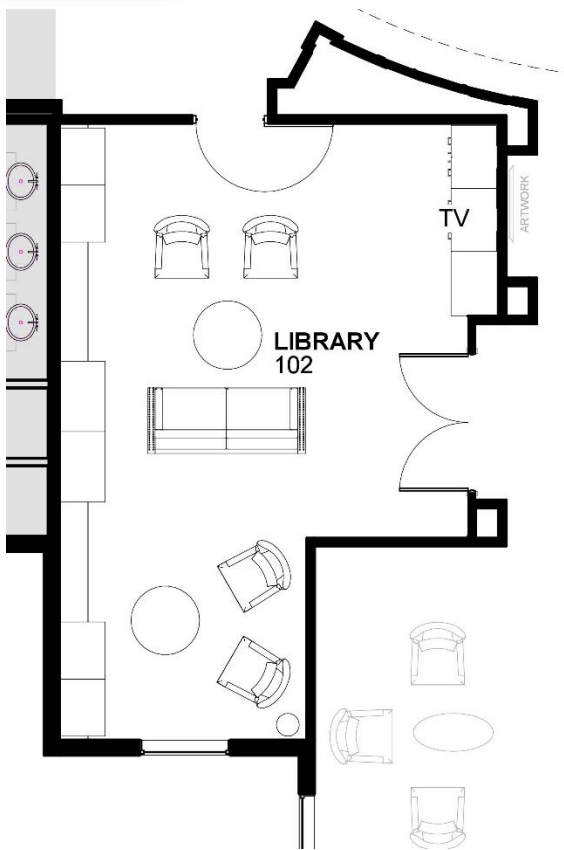

Existing Mosaic

Wall Paint

Trim Paint

FURNITURE | LOBBY

Sofa Fabric

Carpet Detail

Carpet

Drapery