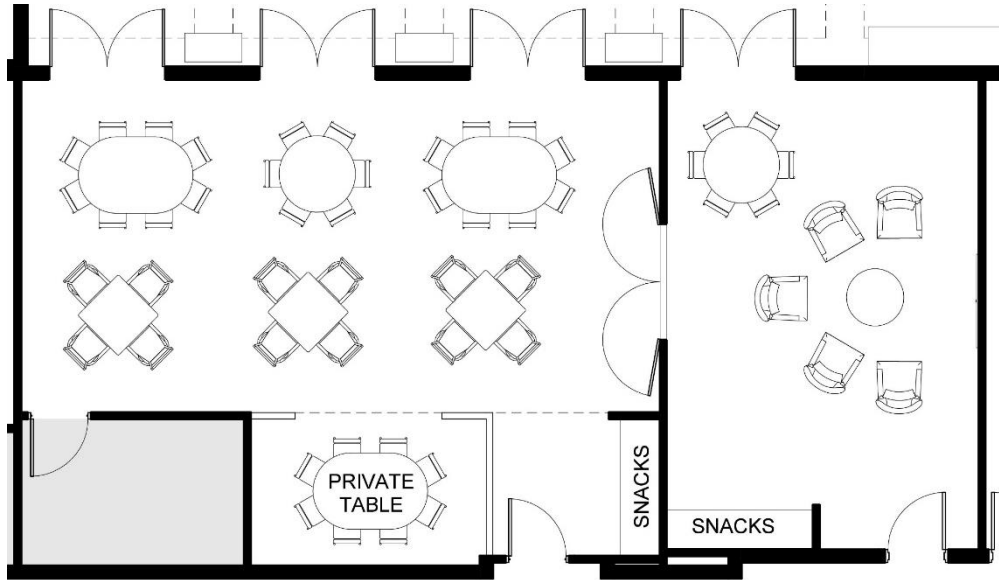

Painted
Millwork & Trim

Paint

Divider Panel Concept

Panel Design – Option 1

Panel Design – Option 2

Wall Paint in Club

Wallcovering in Flex

Existing Seating in Club

Millwork Counter

Millwork Paint

Carpet

FURNITURE AND FINISHES | FLEX ROOM / CARD ROOM

Art Rail

Flooring Concept Design

Countertop

Tile Backsplash