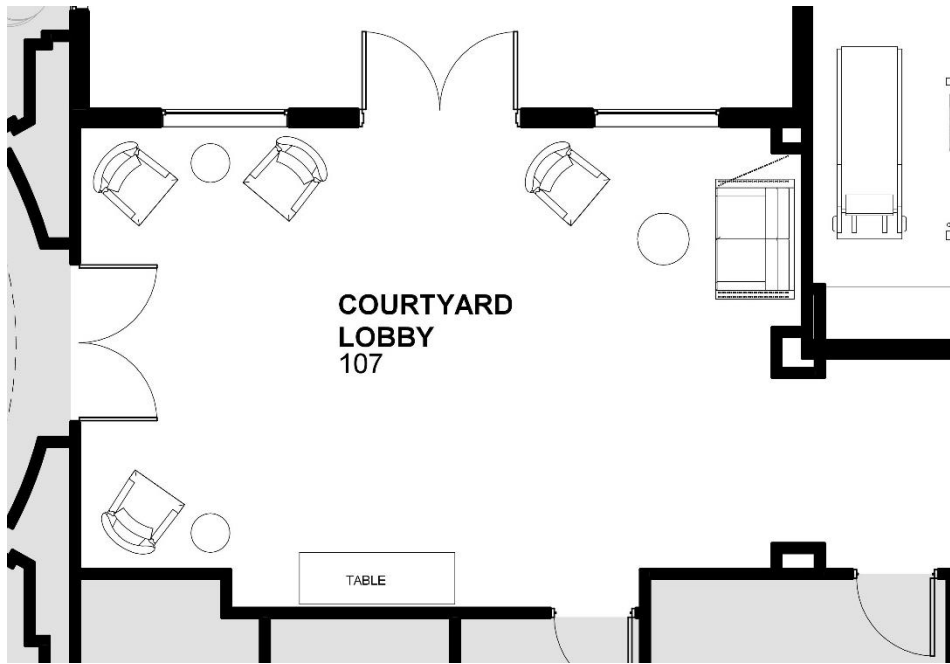

COURTYARD LOBBY 107

TABLE